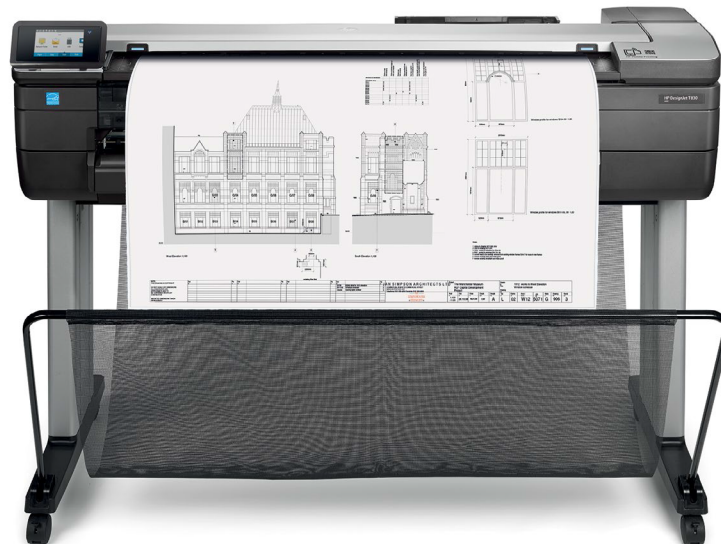

HP DesignJet T830 36-in Multifunction Printer

The smart choice for architecture and construction offices ready to evolve

Communicate more effectively—no learning curve needed—with print plus scan and copy capabilities

CONVENIENT—Fast, agile, intuitive print/scan/copy

- Enjoy easy installation in the office, construction job site with the most compact 36-in large-format MFP¹
- Easily print project sets and PDF documents with HP Click printing software
- Anyone can print smoothly from a smartphone or tablet with HP Mobile Printing²
- Fit your print volume—choose from a variety of 40/130/300-ml color and 69/300-ml black HP ink cartridges

TRUSTED—HP DesignJet quality and reliability

- Get HP DesignJet quality also in small-format sizes—print half-size documents with 50-sheet A4/A3 input tray
- Smart scanning technology protects originals from damage when scanning and obtains precise colors
- Achieve precise lines up to 0.1% line accuracy³, sharp detail up to 2400 dpi or down to 0.02 mm line width
- Reinforced design and strong legs for easy transport and use at the job site

¹ The HP DesignJet T830 24-inch and 36-inch Multifunction Printers are the most compact large-format devices performing print/scan/copy functions based on H x W x L specifications published as of May, 2017.